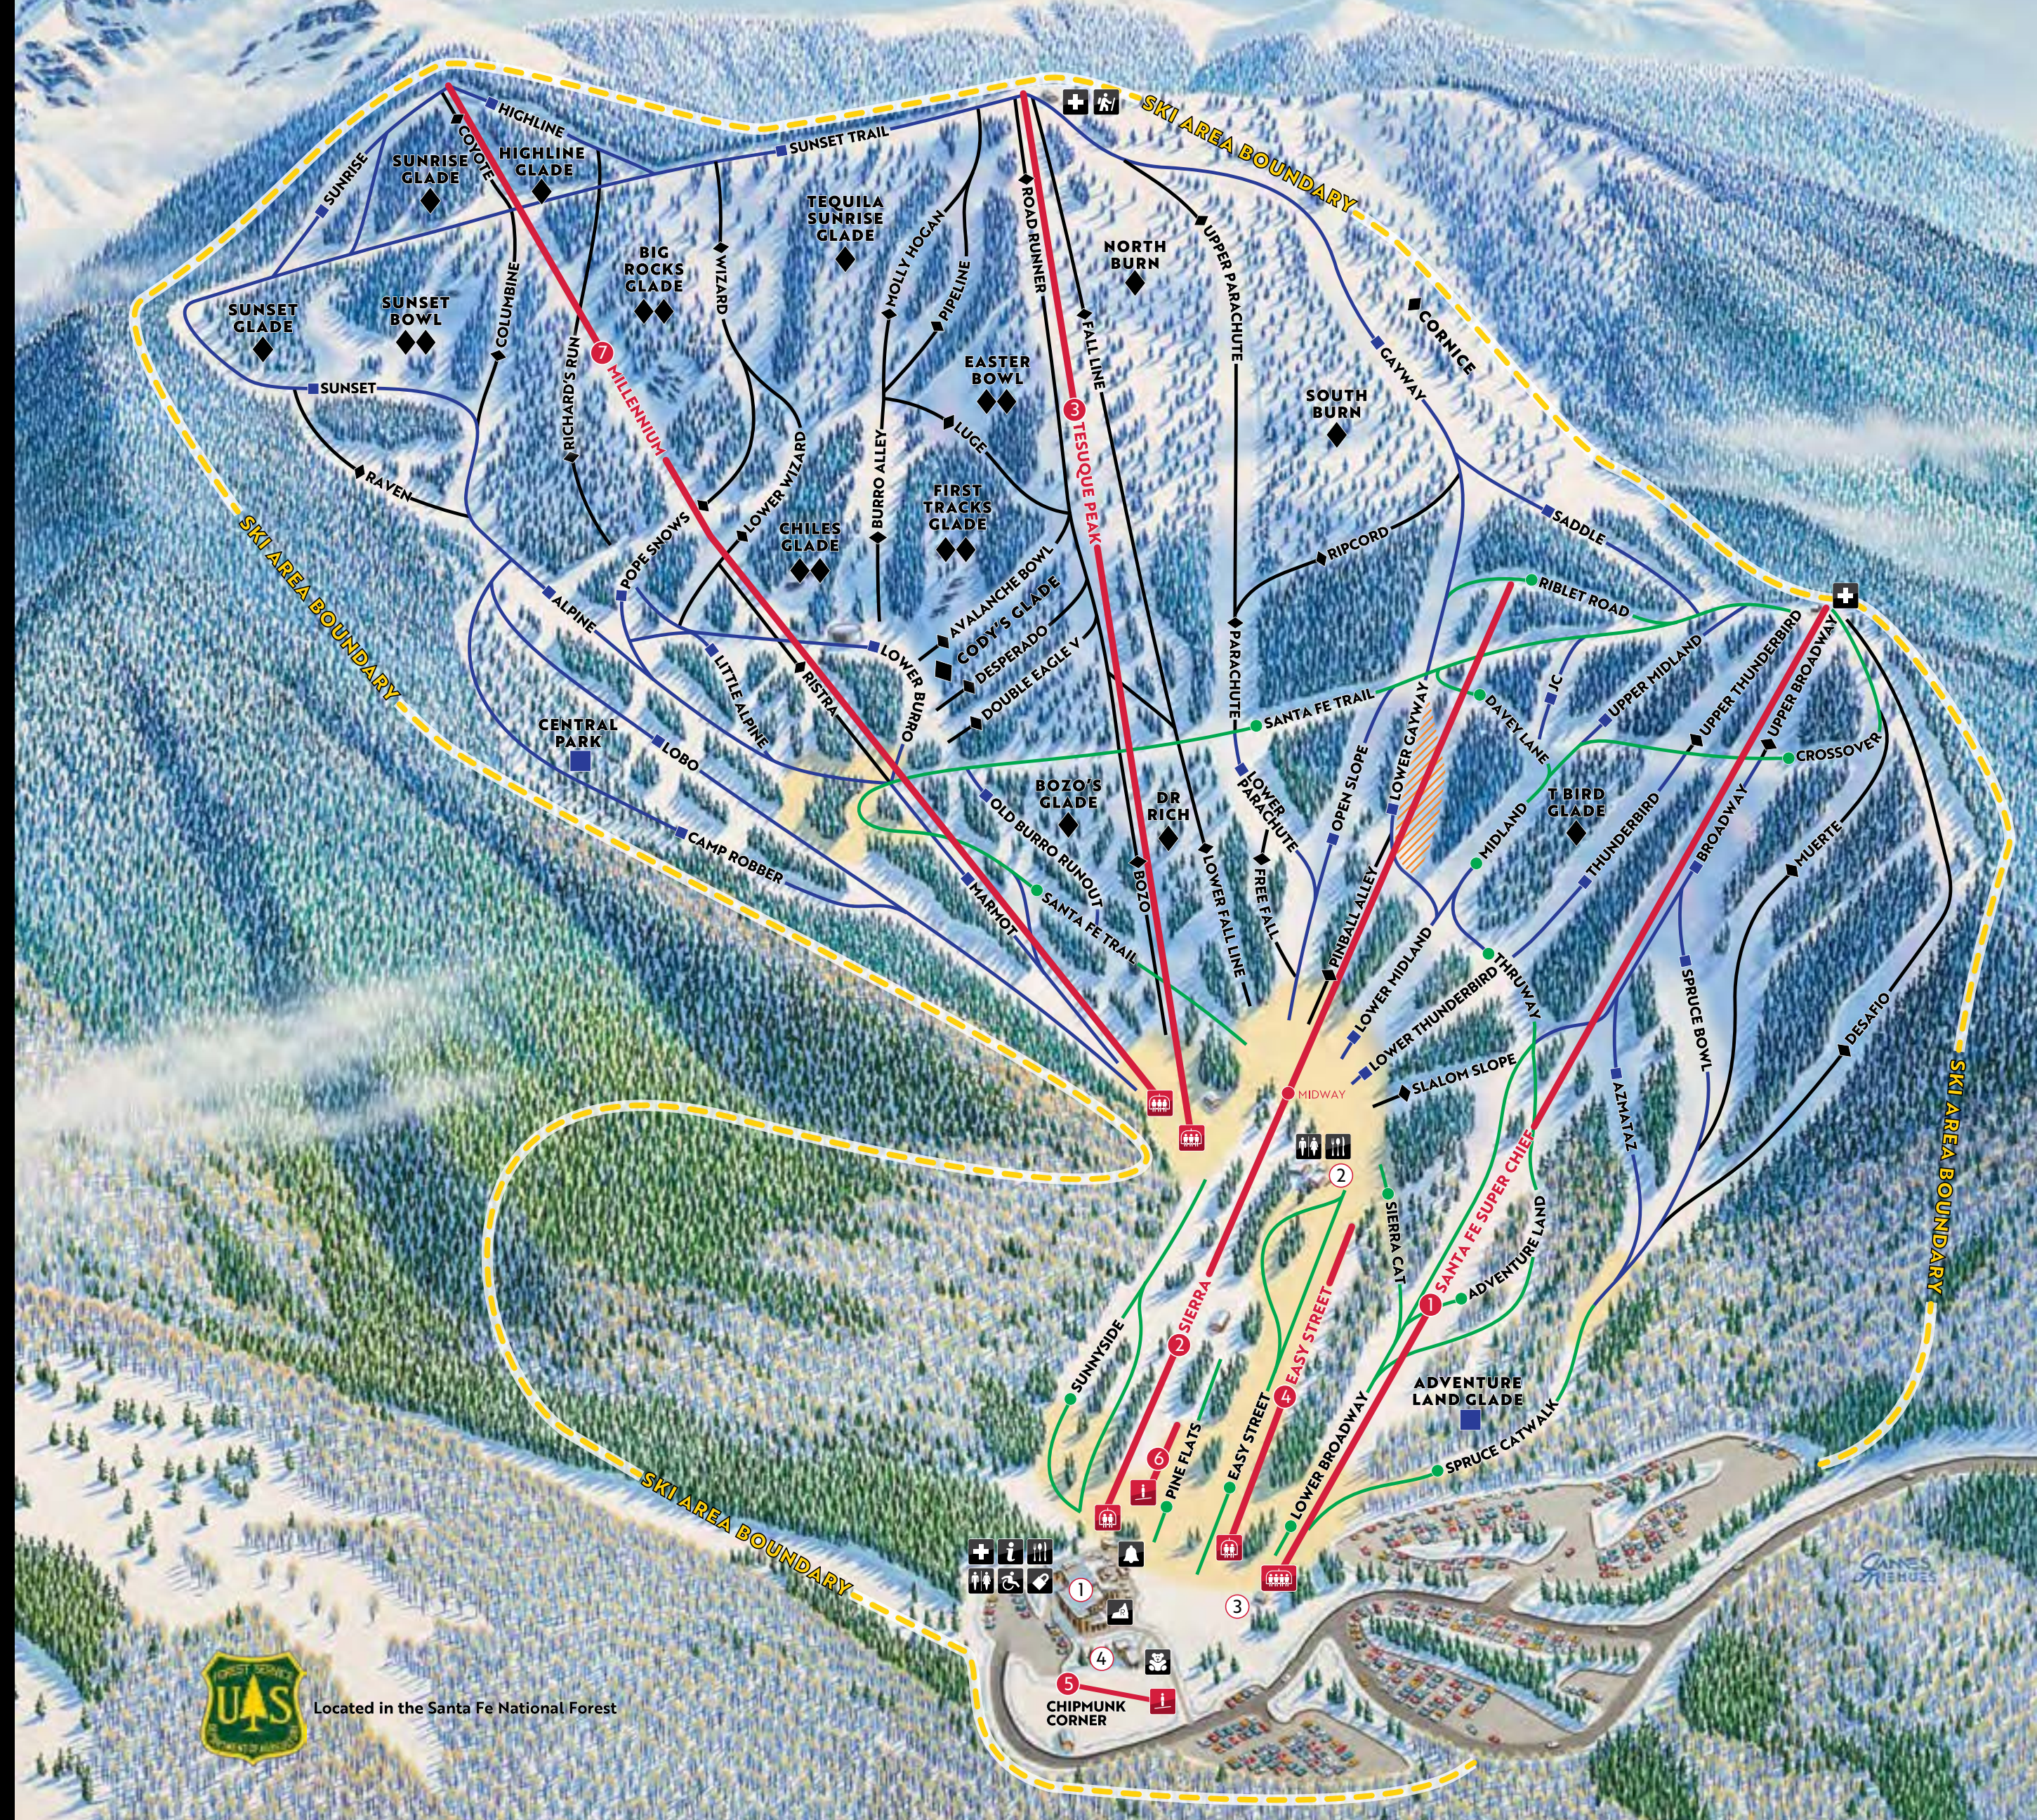

Legend

- EASIEST
- INTERMEDIATE
- ◇ DIFFICULT
- ◇◇ EXPERT
- SKI AREA BOUNDARY
- SLOW SKIING AREA
- FREESTYLE TERRAIN PARK
- ① LA CASA LODGE
- ② TOTEMOFF'S BAR & GRILL
- ③ SKIER SERVICES / LOST & FOUND
- ④ CHIPMUNK CORNER
- ⊕ SKI PATROL
- ♿ RESTROOMS
- 🍷 FOOD & DRINKS
- 🏠 EQUIPMENT RENTALS
- 🔒 LOCKERS
- 👶 CHILD CARE
- ♿ ADAPTIVE SKI PROGRAM
- 👤 HIKERS HUT
- 📌 LESSON MEETING SPOT
- ℹ INFORMATION

Lifts

- ① **SANTA FE SUPER CHIEF** Quad Chair - 900 ft
- ② **SIERRA** Double Chair - 850 ft
- ③ **TESUQUE PEAK** Triple Chair - 1550 ft
- ④ **EASY STREET** Beginner Chair - 150 ft
- ⑤ **CHIPMUNK CORNER** Conveyor Lift - 30 ft
- ⑥ **PINE FLATS** Conveyor Lift - 30 ft
- ⑦ **MILLENNIUM** Triple Chair - 1530 ft

Located in the Santa Fe National Forest

For latest snow & weather reports visit:

SKISANTAFE.COM